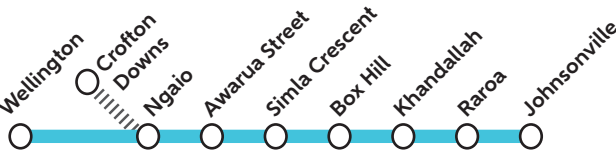

AM	6:02	6:07	6:12	6:14	6:16	6:17	6:20	6:23	6:25
	7:02	7:07	7:12	7:14	7:16	7:17	7:20	7:23	7:25
S	7:32	7:37	7:42	7:44	7:46	7:47	7:50	7:53	7:55
8am - 7pm	02	07	12	14	16	17	20	23	25
	32	37	42	44	46	47	50	53	55
7pm - 11pm	02	07	12	14	16	17	20	23	25
PM	11:02	11:07	11:12	11:14	11:16	11:17	11:20	11:23	11:25
AM	12:03	12:07	12:13	12:15	12:17	12:18	12:21	12:24	12:26
S	1:02	1:07	1:12	1:14	1:16	1:17	1:20	1:23	1:25

S = Saturday only service