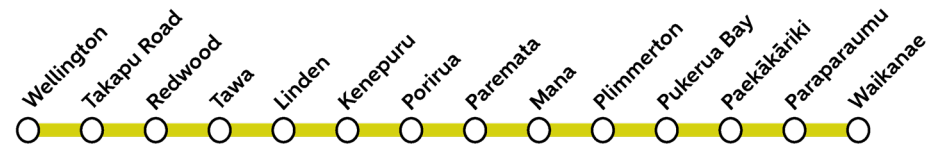

## Kāpiti Line

Saturday 5 April - Sunday 6 April

Buses replace all services between Paekākāriki and Waikanae

Key

Bus
Train

to Wellington

	Waikanae	Paraparaumu	Paekākāriki	Pukerua Bay	Plimmerton	Mana	Paremata	Porirua	Kenepuru	Linden	Tawa	Redwood	Takapu Road	Wellington
S	4:45	4:53	5:14	5:24	5:31	5:33	5:35	5:39	5:41	5:43	5:45	5:46	5:48	6:00
5am - 7am	45	53	14	24	31	33	35	39	41	43	45	46	48	00
AM	7:15	7:23	7:44	7:54	8:01	8:03	8:05	8:09	8:11	8:13	8:15	8:16	8:18	8:30
7am - 7pm	45	53	14	24	31	33	35	39	41	43	45	46	48	00
	15	23	44	54	01	03	05	09	11	13	15	16	18	30
7:45pm - 11pm	45	53	14	24	31	33	35	39	41	43	45	46	48	00
S	11:45	11:53	12:14	12:24	12:31	12:33	12:35	12:39	12:41	12:43	12:45	12:46	12:48	1:00

S = Saturday only service

to Waikanae

	Wellington	Takapu Road	Redwood	Tawa	Linden	Kenepuru	Porirua	Paremata	Mana	Plimmerton	Pukerua Bay	Paekākāriki	Paraparaumu	Waikanae
AM	6:14	6:26	6:28	6:29	6:31	6:33	6:35	6:39	6:41	6:43	6:50	7:05	7:22	7:30
7am - 7pm	14	26	28	29	31	33	35	39	41	43	50	05	22	30
	44	56	58	59	01	03	05	09	11	13	20	35	52	00
7pm - 12am	14	26	28	29	31	33	35	39	41	43	50	05	22	30
S	12:14	12:26	12:28	12:29	12:31	12:33	12:35	12:39	12:41	12:43	12:50	1:05	1:22	1:30
S	1:14	1:26	1:28	1:29	1:31	1:33	1:35	1:39	1:41	1:43	1:50	2:05	2:22	2:30

S = Saturday only service