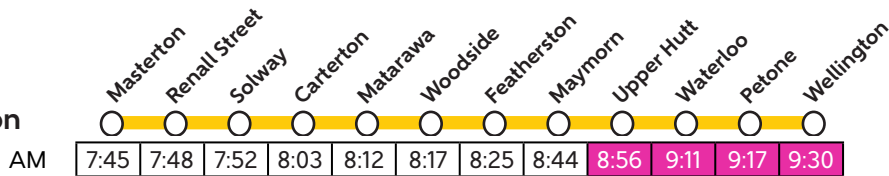

3 November Buses replacing trains

Wairarapa Line

Sunday 3 November

Buses replace two daytime services between Wellington and Upper Hutt

Key

Bus

Train

to Wellington

to Masterton