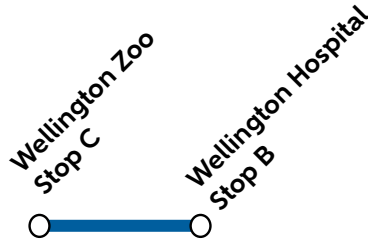

Wellington Zoo Shuttle

Weekdays, Weekends & Public holidays

8:45 am	8:55 am
9:15 am	9:25 am
9:45 am	9:55 am
10:15 am	10:25 am
10:45 am	10:55 am
11:15 am	11:25 am
11:45 am	11:55 am
12:15 pm	12:25 pm
12:45 pm	12:55 pm
1:15 pm	1:25 pm
1:45 pm	1:55 pm
2:15 pm	2:25 pm
2:45 pm	2:55 pm
3:15 pm	3:25 pm
3:45 pm	3:55 pm
4:15 pm	4:25 pm
4:45 pm	4:55 pm

This shuttle is free, and will run while the bus route 23 detours due to Hornsey Road maintenance works.

See metlink.org.nz or call **0800 801 700** for updates and more information.

If you prefer to walk, it's approximately a 20 minute walk (1.3km) from Hospital, or 8 minute walk (600m) from Bus stop 6920 Riddiford Street at Donald McLean Street, which is the last stop on route 23 before the detour.