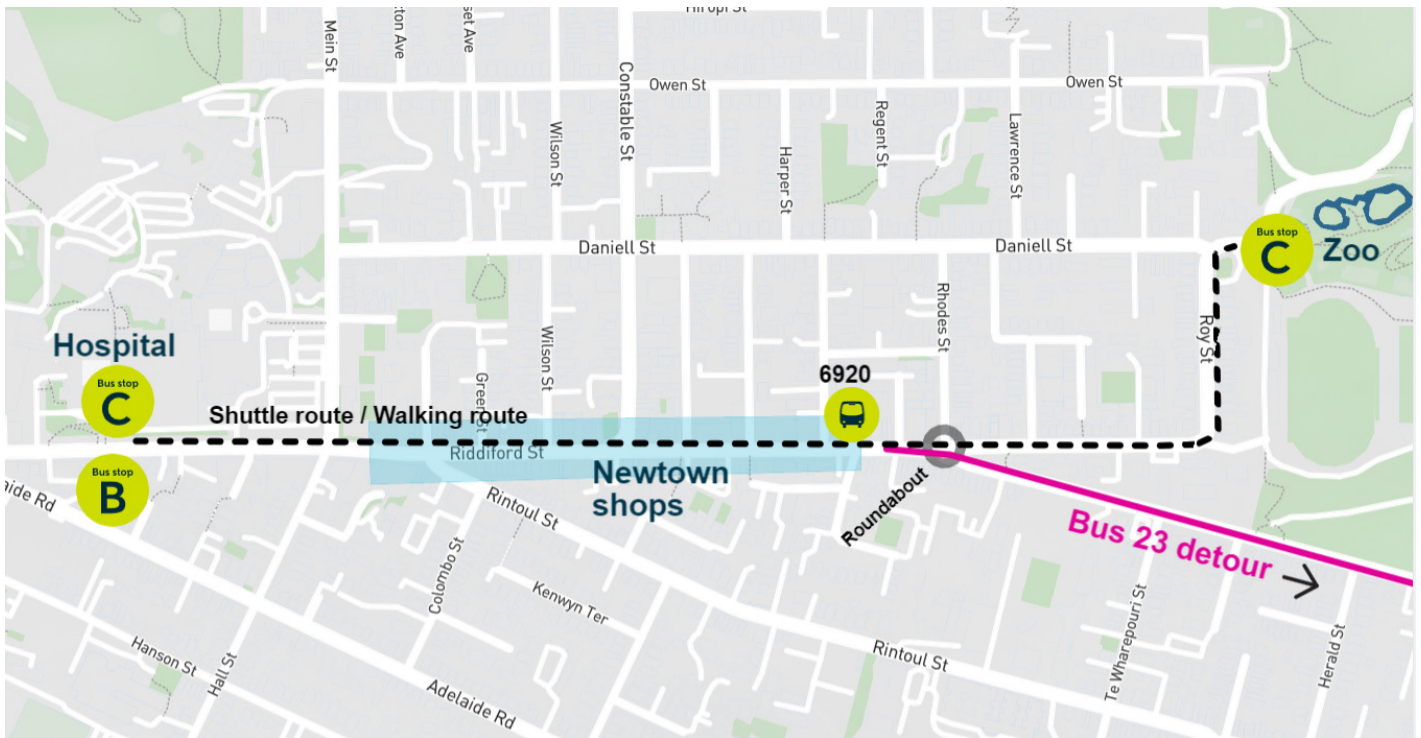

Wellington Zoo Shuttle

Weekdays, Weekends & Public holidays

8:45 am	8:55 am
9:15 am	9:25 am
9:45 am	9:55 am
10:15 am	10:25 am
10:45 am	10:55 am
11:15 am	11:25 am
11:45 am	11:55 am
12:15 pm	12:25 pm
12:45 pm	12:55 pm
1:15 pm	1:25 pm
1:45 pm	1:55 pm
2:15 pm	2:25 pm
2:45 pm	2:55 pm
3:15 pm	3:25 pm
3:45 pm	3:55 pm
4:15 pm	4:25 pm
4:45 pm	4:55 pm

This shuttle is free, and will run while the bus route 23 detours due to Hornsey Road maintenance works.

See metlink.org.nz or call **0800 801 700** for updates and more information.

If you prefer to walk, it's approximately a 20 minute walk (1.3km) from Hospital, or 8 minute walk (600m) from Bus stop 6920 Riddiford Street at Donald McLean Street, which is the last stop on route 23 before the detour.