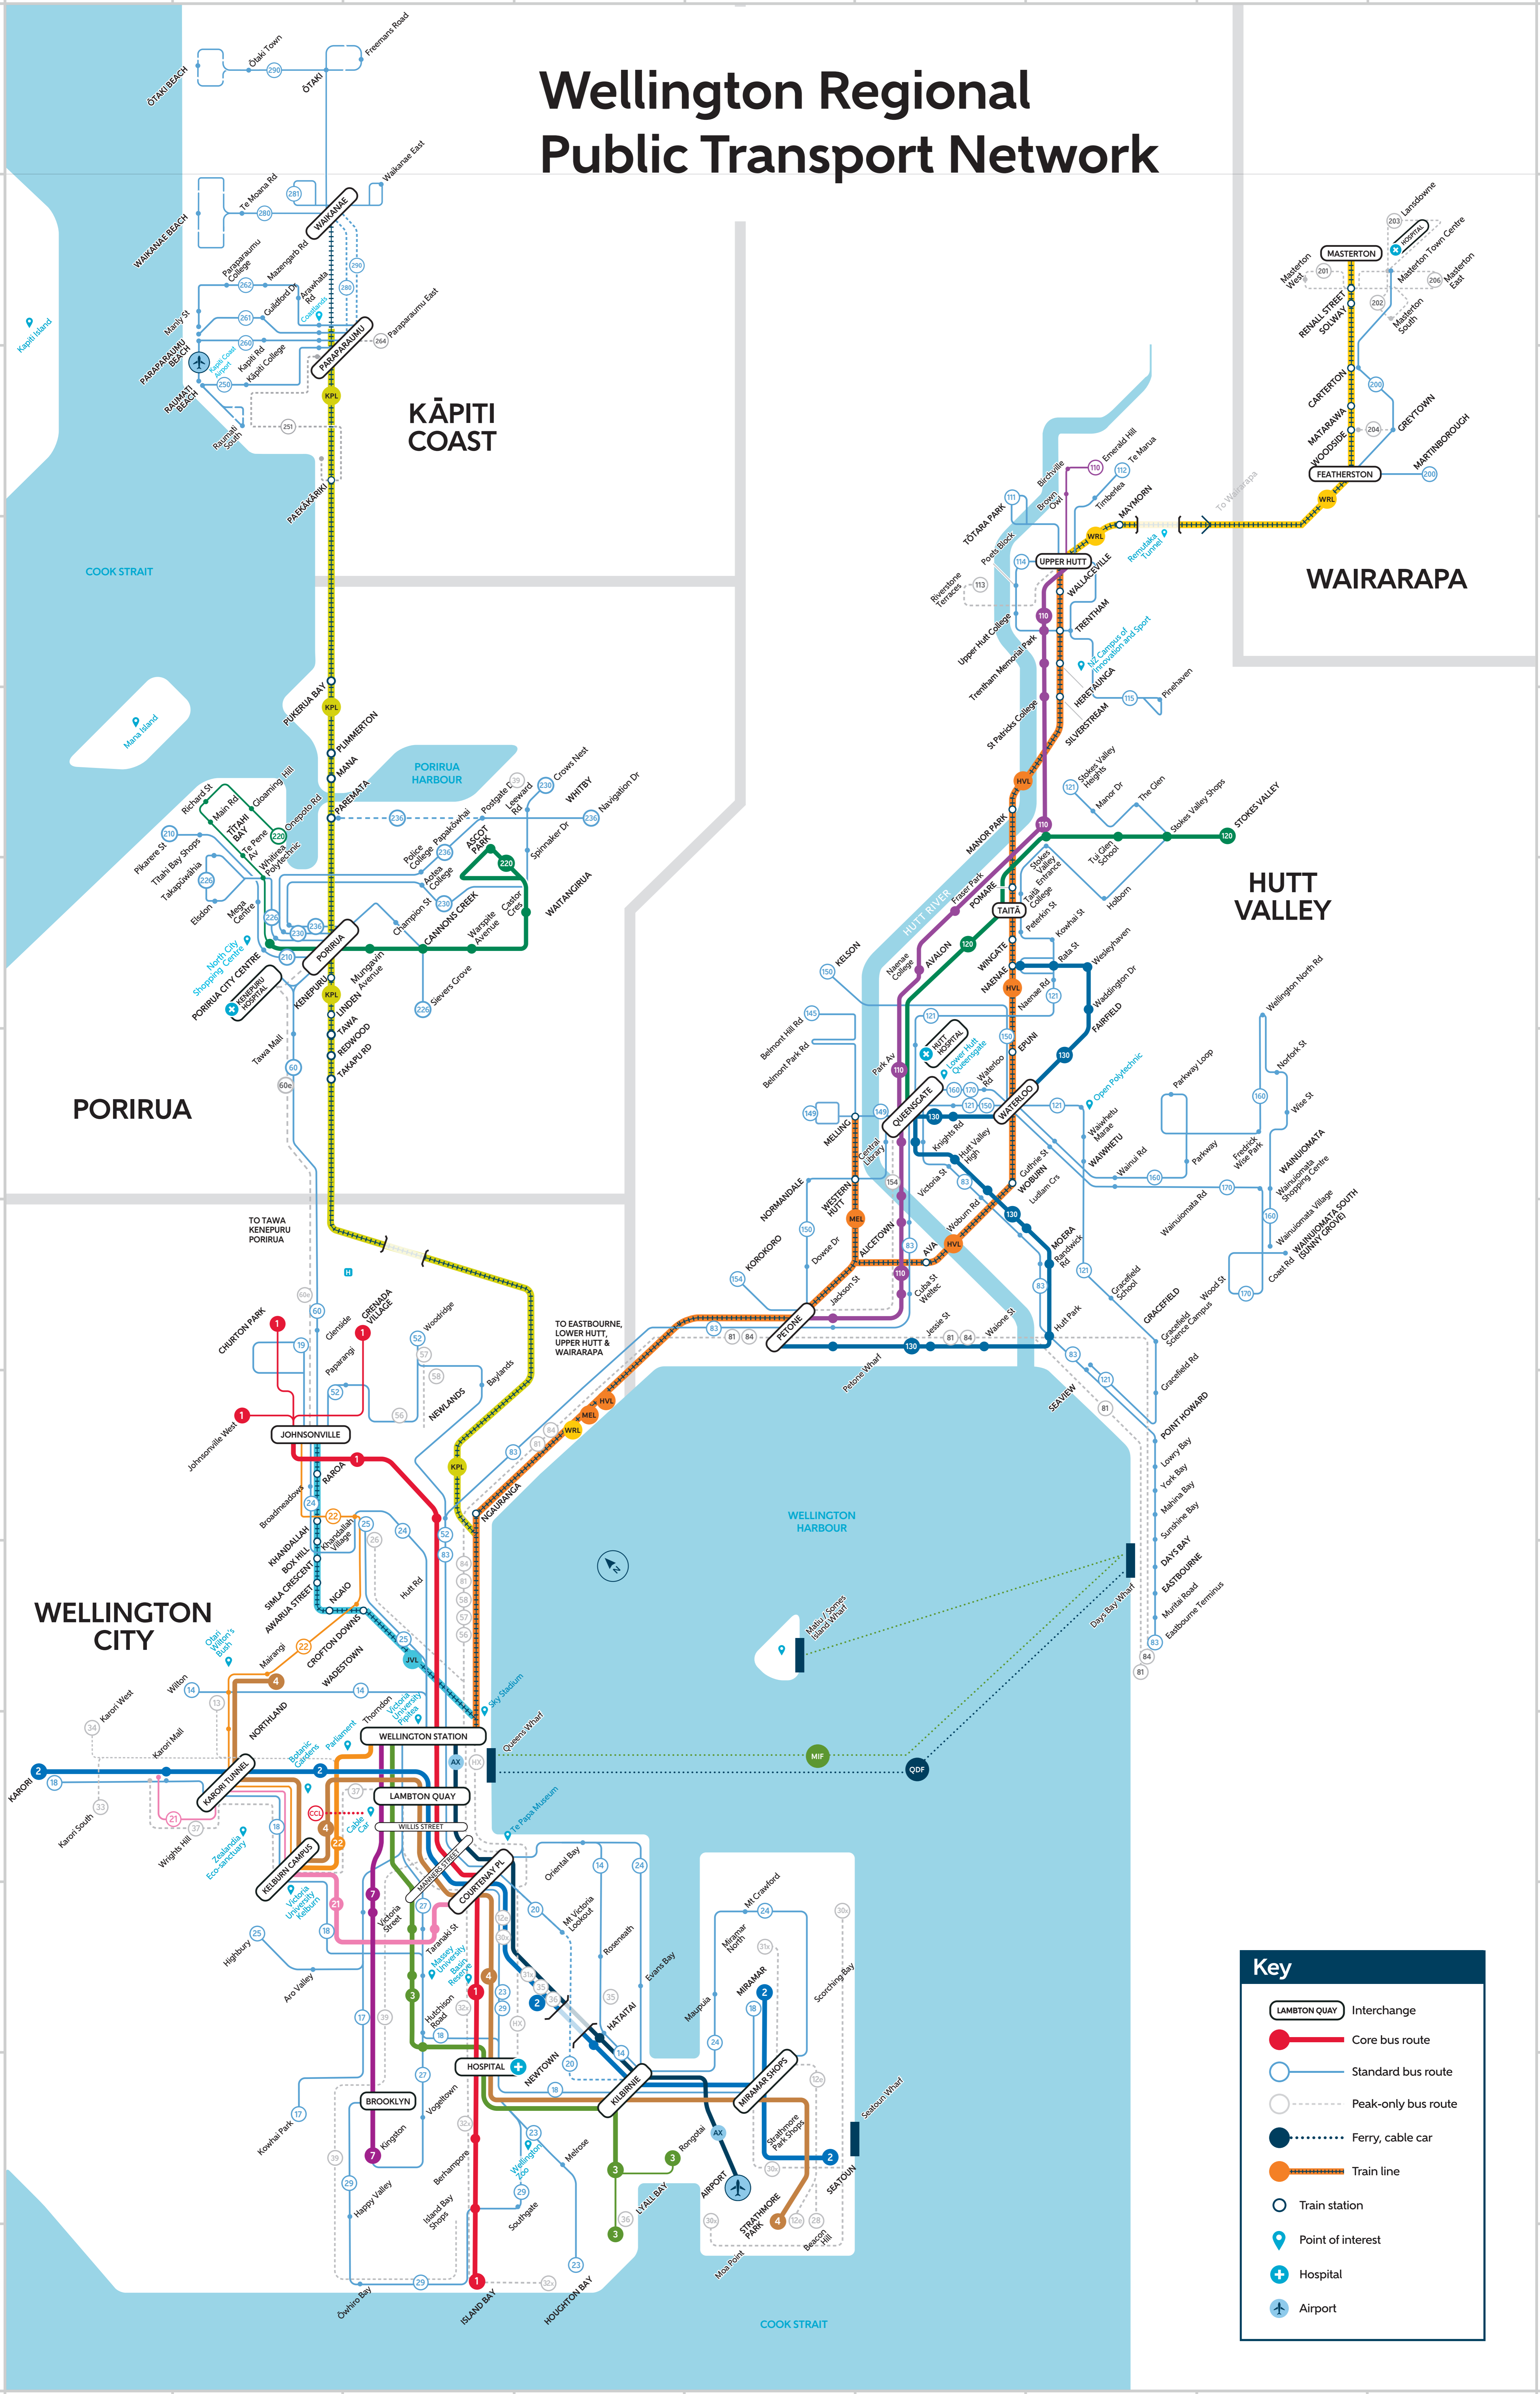

Wellington Regional Public Transport Network

Key

- Interchange
- Core bus route
- Standard bus route
- Peak-only bus route
- Ferry, cable car
- Train line
- Train station
- Point of interest
- Hospital
- Airport