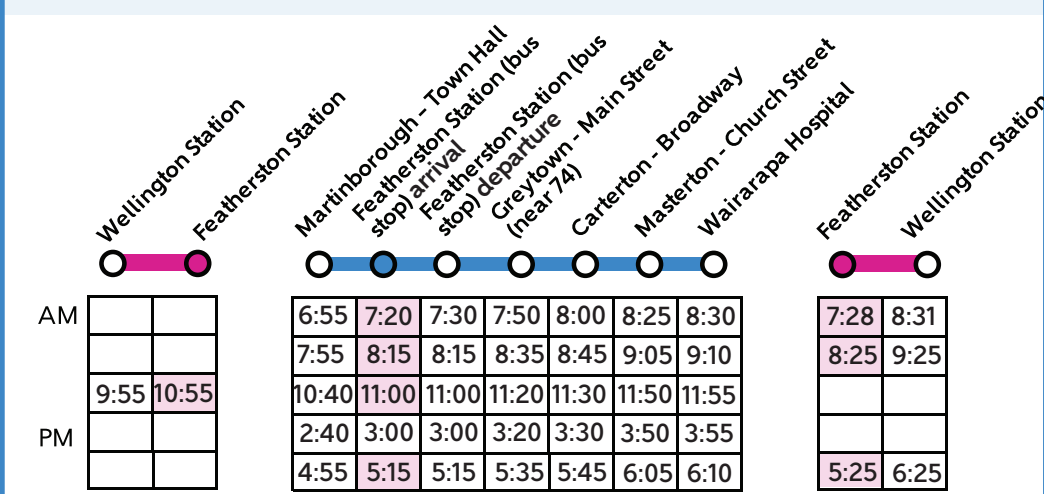

★ Saturday timetable + hourly 12.14am - 6.14am on the morning of the 1st.

JVL Johnsonville Line

metlink.org.nz/service/JVL/timetable

December 2024

M	T	W	Th	F	S	S
23	24	25	26	27	28	29
30	31					

January 2025

This schedule applies to the Queens Wharf - Days Bay ferry only. Please visit eastbywest.co.nz for information about the Mātiu Island ferry.

Wairarapa Buses

metlink.org.nz/suburb/masterton

December 2024

M	T	W	Th	F	S	S
23	24	25	26	27	28	29
30	31					

metlink.org.nz/service/200/timetable

December 2024

M	T	W	Th	F	S	S
23	24	25	26	27	28	29
30	31					

January 2025

M	T	W	Th	F	S	S
		1	2	3	4	5
6	7	8	9	10	11	12

- Sunday timetable - Free travel for Christmas Day
- Special timetable
- Sunday **excluding** the 7.55am Greytown to Featherston & 8.00pm Featherston to Greytown
- Saturday **excluding** the 7.55am Greytown to Featherston & 8.00pm Featherston to Greytown

200 WRL Greytown - Masterton - Featherston - Martinborough Special Timetable

200 WRL Martinborough - Featherston - Masterton - Greytown Special Timetable

i Saturday & Sunday Route 200 services 7.55am Greytown to Featherston & 8.00pm Featherston to Greytown **will not operate until Saturday 15th February.**