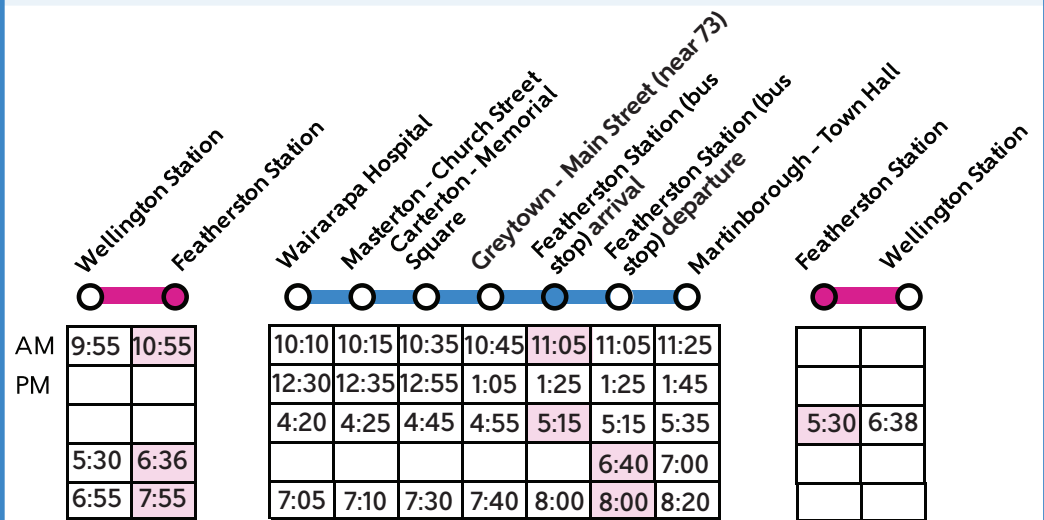

★ Saturday timetable + hourly 12.14am - 6.14am on the morning of the 1st.

JVL Johnsonville Line

metlink.org.nz/service/JVL/timetable

December 2024

M	T	W	Th	F	S	S
23	24	25	26	27	28	29
30	31					

January 2025

This schedule applies to the Queens Wharf - Days Bay ferry only. Please visit eastbywest.co.nz for information about the Mātiu Island ferry.

Wairarapa Buses

metlink.org.nz/suburb/masterton

December 2024

M	T	W	Th	F	S	S
23	24	25	26	27	28	29
30	31					

metlink.org.nz/service/200/timetable

December 2024

M	T	W	Th	F	S	S
23	24	25	26	27	28	29
30	31					

January 2025

M	T	W	Th	F	S	S
		1	2	3	4	5
6	7	8	9	10	11	12

- Sunday timetable - Free travel for Christmas Day
- Special timetable
- Sunday **excluding** the 7.55am Greytown to Featherston & 8.00pm Featherston to Greytown
- Saturday **excluding** the 7.55am Greytown to Featherston & 8.00pm Featherston to Greytown

200 WRL Greytown - Masterton - Featherston - Martinborough Special Timetable

200 WRL Martinborough - Featherston - Masterton - Greytown Special Timetable

i Saturday & Sunday Route 200 services 7.55am Greytown to Featherston & 8.00pm Featherston to Greytown **will not operate until Saturday 15th February.**